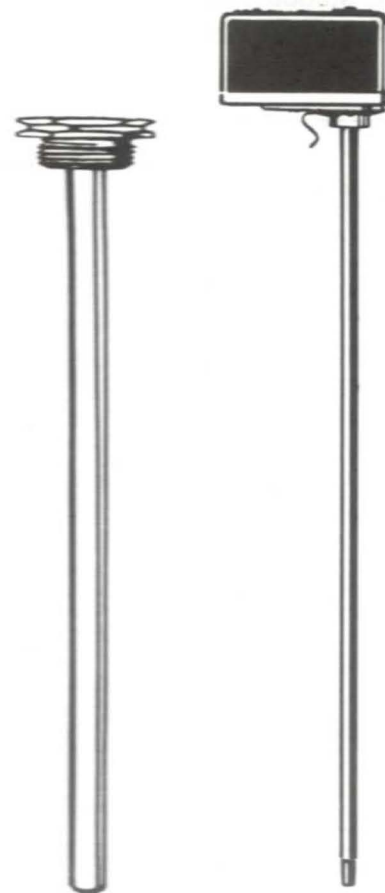

THERMAL

THERMAL PRODUCTS PTY. LTD.
www.thermalproducts.com.au

178 - 180 HOLT PARADE
THOMASTOWN VIC 3074

PH - (03) 9464 0822

FX - (03) 9464 0630

Sales@thermalproducts.com.au

20433-3-1

Combination adjustable thermostat S.P.S.T.
Factory Set at 70oC
Differential: 10oC
Manual reset E.C.O. D.P.S.T. set at 90oC
Electrical Rating: 30A

TE-170

Thermostat S.P.S.T.
Temperature Set at 77oC
Electrical rating: 25A

TE/7 & S/7

Switching: S.P.S.T
Electrical Rating 20A

WARNING:

1. ALL WIRING OF THE THERMOSTAT SHALL CONFORM TO AS3100 & IS TO BE INSTALLED BY A LICENSED ELECTRICIAN.
2. ELECTRICALLY ISOLATE THERMOSTAT FROM MAINS SUPPLY BEFORE DISCONNECTING. FAILURE TO DO SO CAN RESULT IN AN ELECTRIC SHOCK