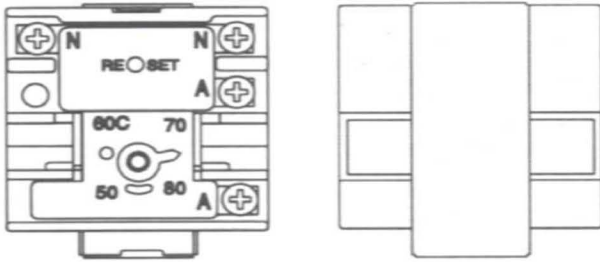

THERMAL

THERMAL PRODUCTS PTY. LTD.
www.thermalproducts.com.au

178 - 180 HOLT PARADE
THOMASTOWN VIC 3074

PH - (03) 9464 0822

FX - (03) 9464 0630

Sales@thermalproducts.com.au

20433-3-1

Combination adjustable thermostat S.P.S.T.
Factory Set at 70oC
Differential: 10oC
Manual reset E.C.O. D.P.S.T. set at 90oC
Electrical Rating: 30A

TE-170

Thermostat S.P.S.T.
Temperature Set at 77oC
Electrical rating: 25A