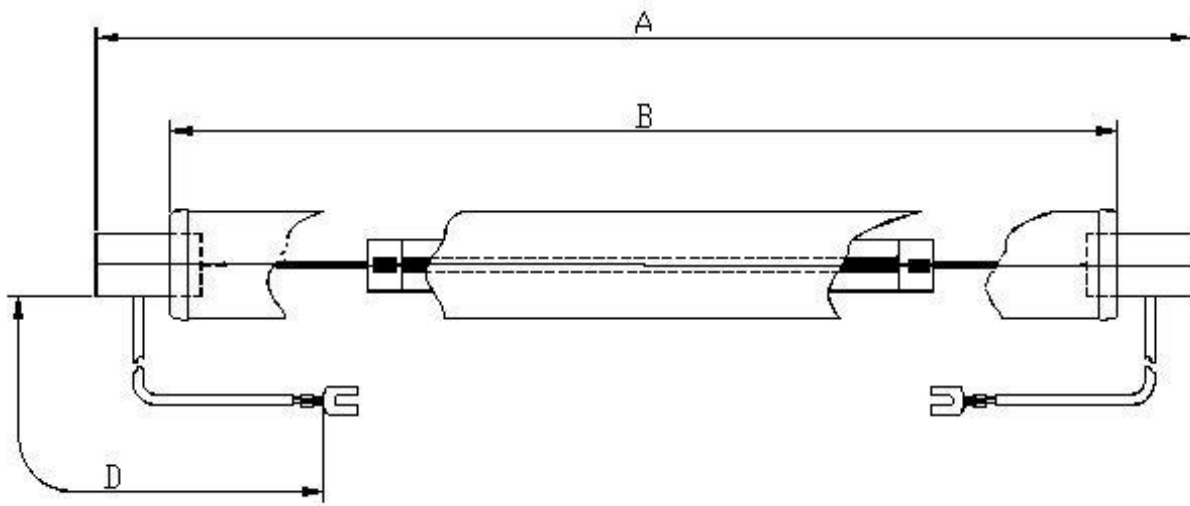

# Victory Lighting Product Data Specification

Product Code: 64241013  
Issue No: 3  
Issue Date: 11 February 2005

## Dimensions

A	216±2	E	
B	176±2	F	
C		G	
D	230±5	H	

All dimensions in mm unless otherwise stated

## Technical Data

Volts	240	Colour Temp	
Watts	100	Life	5000
Lumen/Watt		Burning Position	Horizontal
Finish	Clear jacket	Leads	Single ins
Cap	Sk15		

- Use pumped lamp. Code no. 240100A100
- Cap: Ceramic 2 part to be cemented. Code no. 072291
- Lead: Single insulated with fork terminals. Code no. 205264
- Clear jacket. Code no. 205236 to be CEMENTED TO CAPS
- Nickel Rods. Code no. 100051 to be welded to lamp wire.
- Crop length: 211