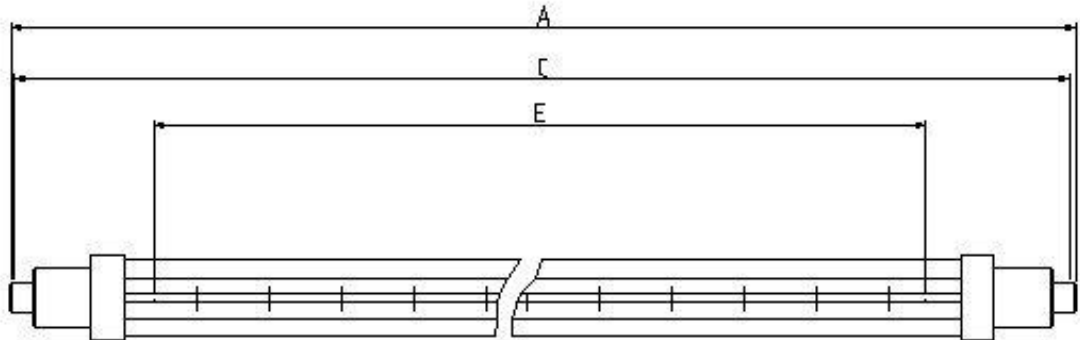

Victory Lighting Product Data Specification

Product Code: 64241015
Issue No: 3
Issue Date: 3 October 03

Dimensions

A	350±2	E	270 Nom
B		F	
C	346±2	G	
D		H	

All dimensions in mm unless otherwise stated

Technical Data

Volts	240	Colour Temp	
Watts	1000	Life	5000
Lumen/Watt	4-6	Burning Position	Horizontal
Finish	Clear jacket	Leads	
Cap	R7s (Adaptor)		

- Use pumped lamp Code no. 2401000E330
- Cap : Ceramic R7s Adaptor. Code no. 172293
- Nickel contact (Large). Code no. 022384
- Clear jacket Code no. 205238
- Crop length 344