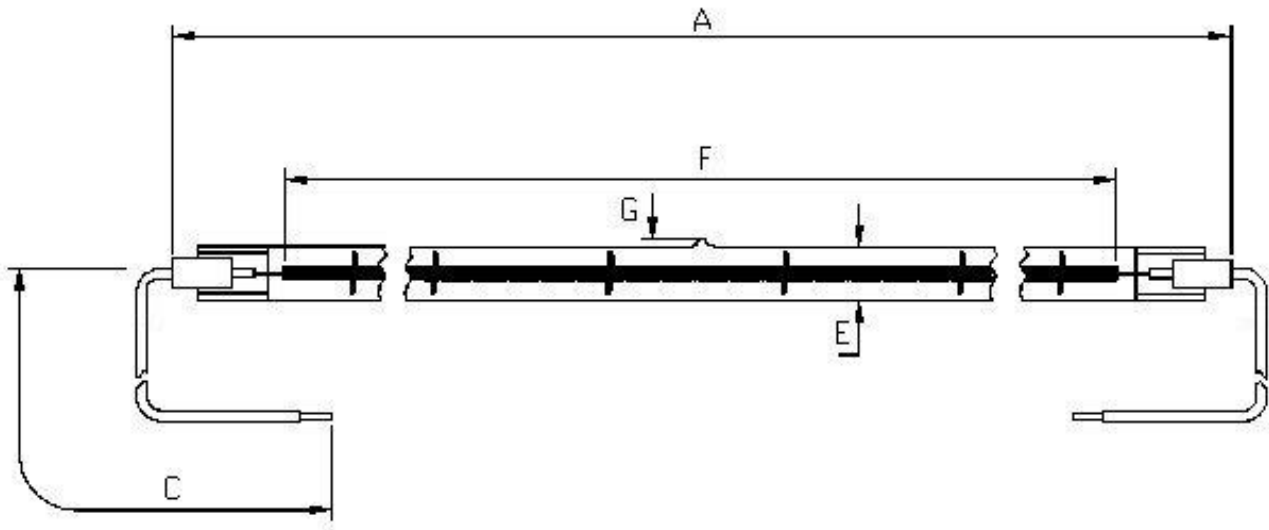

# Victory Lighting Product Data Specification

Product Code: 64241021

Issue No: 4

Issue Date: 12 June 03

Dimensions

A	344±2	E	10.5
B		F	270 Nom
C	140±5	G	5 Max
D		H	

All dimensions in mm unless otherwise stated

## Technical Data

Volts	240	Colour Temp	
Watts	1000	Life	5000
Lumen/Watt	4-6	Burning Position	Horizontal
Finish	Clear	Leads	Uninsulated
Cap	R7s (long)		

- Use pumped Lamp Code no. 2401000E330
- Cap : Ceramic R7s. Code no. 022376
- Lead : Uninsulated leads with no termination. Code no. 205258
- Crop length 340