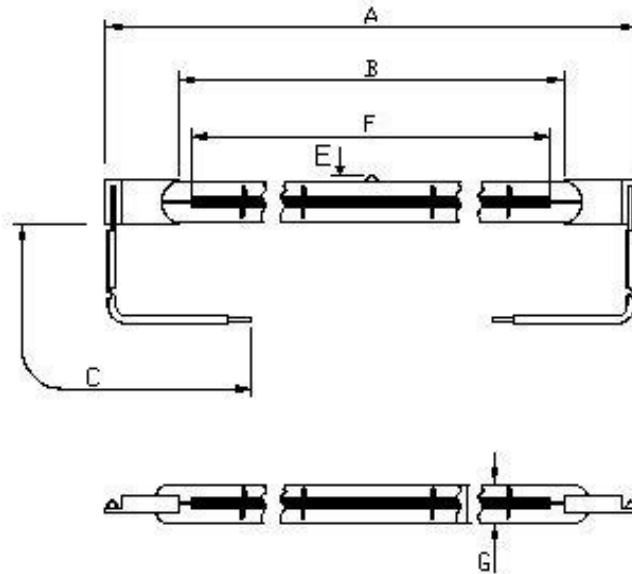

Victory Lighting Product Data Specification

Product Code: 64241022

Issue No: 4

Issue Date: 20 June 03

Dimensions

A	348±2	E	5 Max
B		F	270 Nom
C	140±5	G	10.5
D		H	

All dimensions in mm unless otherwise stated

Technical Data

Volts	240	Colour Temp	
Watts	1000	Life	5000
Lumen/Watt	4-6	Burning Position	Horizontal
Finish	Clear	Leads	Uninsulated
Cap	Metal cap (Y)		

- Use pumped lamp Code no. 2401000E337.5
- Lead : Bare with no termination. Code no. 205258
- Metal cap Code no. 206199
- Crop length 344