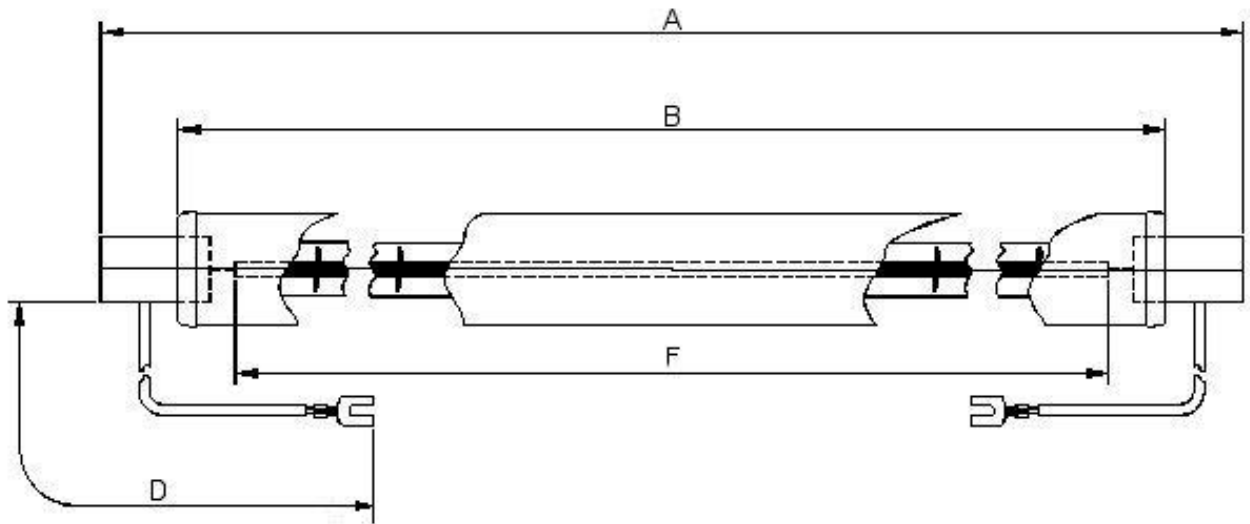

Victory Lighting Product Data Specification

Product Code: 64241030
Issue No: 5
Issue Date: 31 July 2007

Dimensions

A	346±2	D	230±5
B	306	F	270 Nom

All dimensions in mm unless otherwise stated

Technical Data

Volts	240	Cap	Sk15
Watts	1000	Life	5000
Finish	Ruby jacket	Burning Position	Horizontal

Leads: PTFE insulated with silicon impregnated glass fibre sleeve, M4 fork termination.

Ruby Quartz jacket 19 Diameter