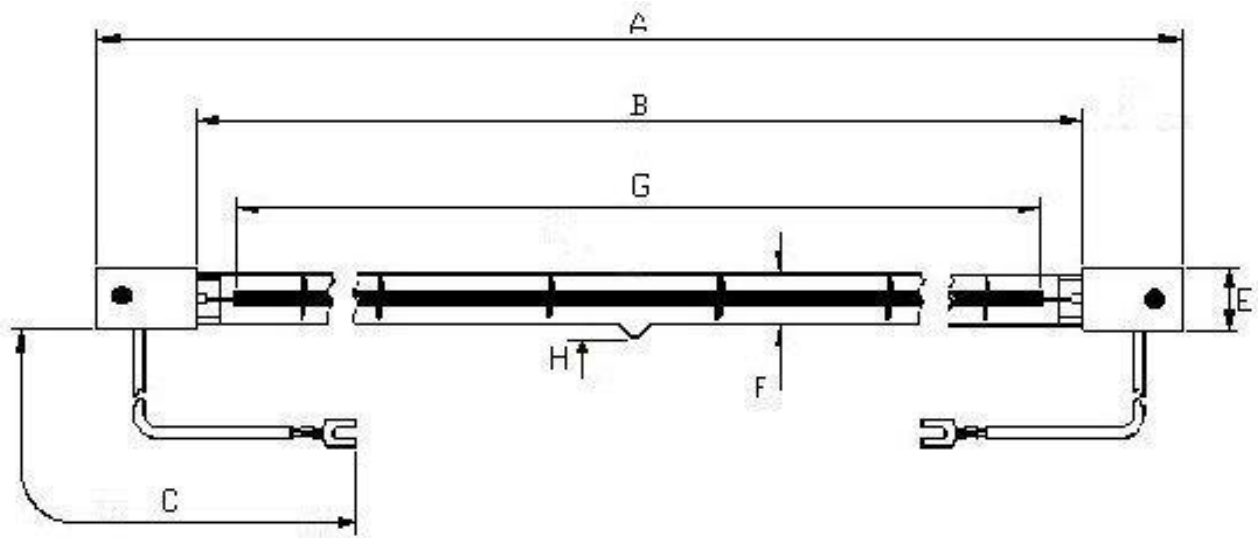

# Victory Lighting Product Data Sheet

Product Code: 64241072  
Issue No: 1  
Issue Date: 21 July 2008

## Dimensions

A	346±2	E	15
B	306±2	F	10.5
C	230±5	G	270Nom
		H	5 Max

All dimensions in mm unless otherwise stated

## Technical Data

Volts	240	Colour Temp	2400
Watts	1000	Life	5000
Finish	Gold	Burning Position	Universal
Cap	Sk15		

Lead: PTFE insulated with silicon impregnated glass fibre sleeve, M4 fork terminals.

240V 1000W Gold coated IR Lamp	Authorised By
--------------------------------	---------------