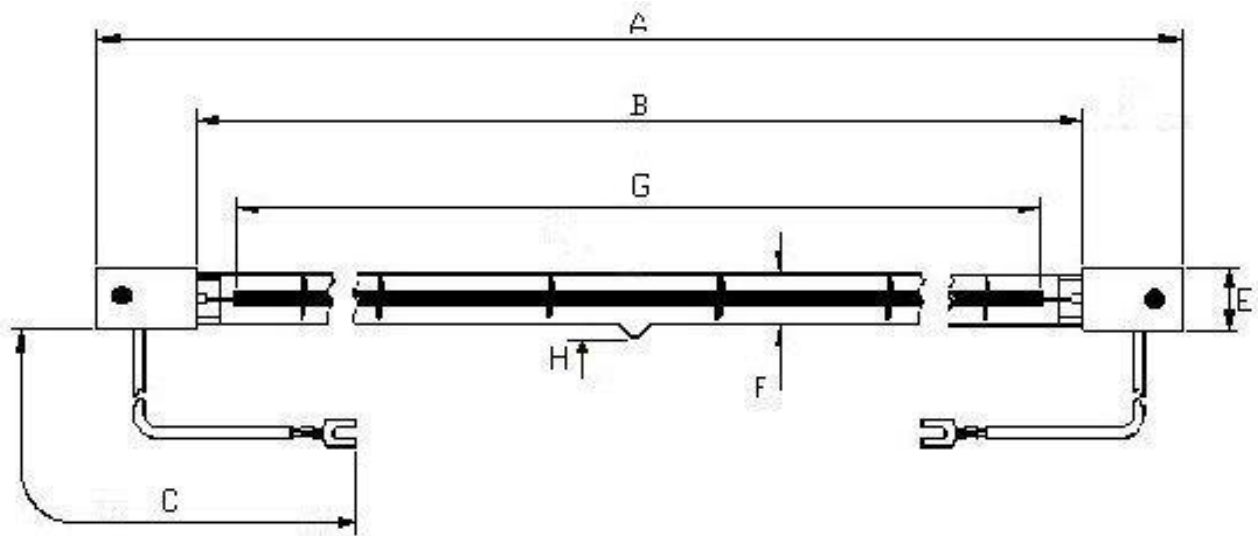

Victory Lighting Product Data Sheet

Product Code: 64241072
Issue No: 1
Issue Date: 21 July 2008

Dimensions

A	346±2	E	15
B	306±2	F	10.5
C	230±5	G	270Nom
		H	5 Max

All dimensions in mm unless otherwise stated

Technical Data

Volts	240	Colour Temp	2400
Watts	1000	Life	5000
Finish	Gold	Burning Position	Universal
Cap	Sk15		

Lead: PTFE insulated with silicon impregnated glass fibre sleeve, M4 fork terminals.

240V 1000W Gold coated IR Lamp	Authorised By
--------------------------------	---------------