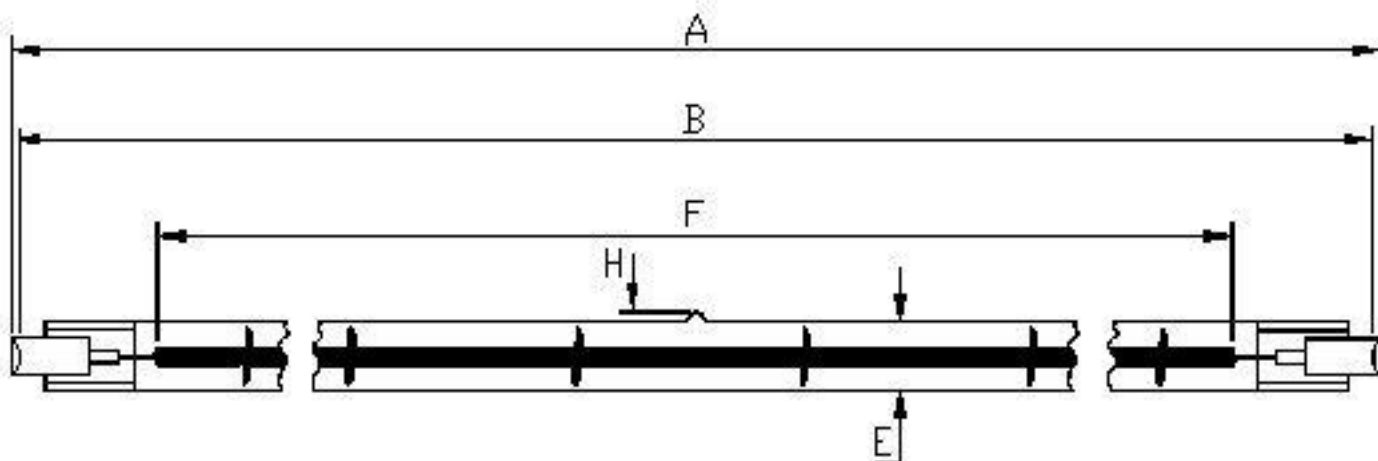

### Dimensions

A	254±2	E	12.5±0.5
B	250.2±2	F	180±5
C		G	
D		H	4 Max

All dimensions in mm unless otherwise stated

### Technical Data

Volts	240	Colour Temp	
Watts	1300	Life	1000
Lumen/Watt		Burning Position	Horizontal
Finish	Ruby	Leads	
Cap	R7s		

- Use pumped lamp 2401300P242v2(Ruby)
- Cap : Ceramic R7s. Code no. 022376
- Nickel contact. Code no 022384
- Crop length: 228