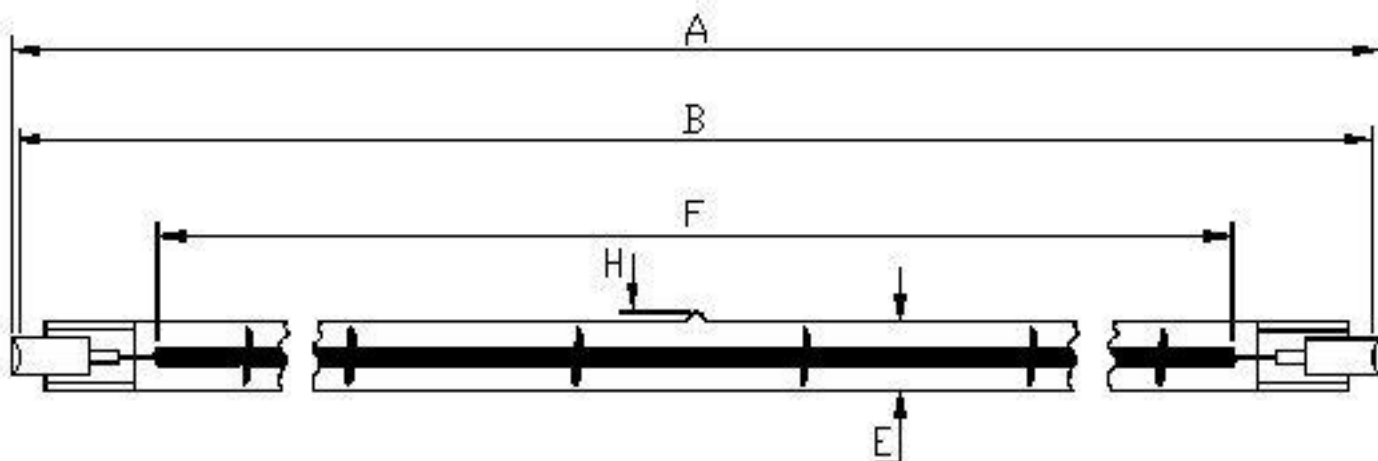

Victory Lighting

Product Data Specification

Product Code: 64241334
 Issue No: 1
 Issue Date: 8 November 2006

Dimensions

A	254±2	E	12.5±0.5
B	250.2±2	F	180±5
C		G	
D		H	4 Max

All dimensions in mm unless otherwise stated

Technical Data

Volts	240	Colour Temp	
Watts	1300	Life	1000
Lumen/Watt		Burning Position	Horizontal
Finish	Ruby	Leads	
Cap	R7s		

- Use pumped lamp 2401300P242v2(Ruby)
- Cap : Ceramic R7s. Code no. 022376
- Nickel contact. Code no 022384
- Crop length: 228