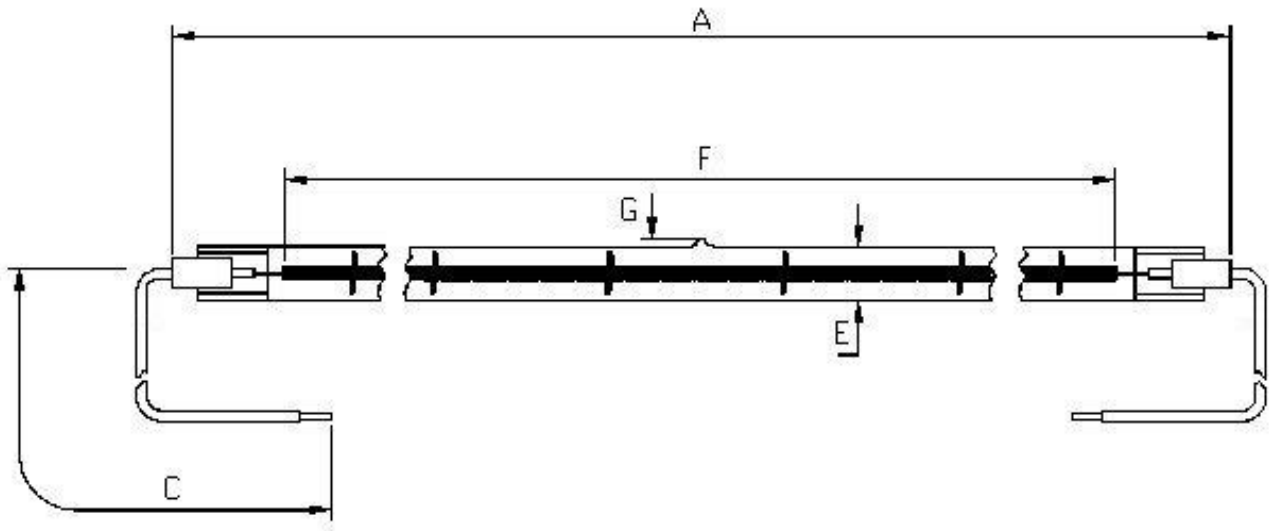

Victory Lighting Product Data Specification

Product Code: 64241503
Issue No: 1
Issue Date: 9 October 2008

Dimensions

| | | | |
|---|-------|---|---------|
| A | 543±2 | E | 12 nom |
| C | 90±5 | F | 305 Nom |
| | | G | 5 Max |

All dimensions in mm unless otherwise stated

Technical Data

| | | | |
|--------|-------------|------------------|------------|
| Volts | 240 | Colour Temp K | 1800 |
| Watts | 1500 | Life Hrs | 5000 |
| Finish | Frosted | Burning Position | Horizontal |
| Cap | R7s Ceramic | | |

Lead: PTFE insulated with 4mm crimped terminal.

| | |
|----------------------------|---------------|
| 240v 1500w Frosted IR Lamp | Authorised By |
|----------------------------|---------------|