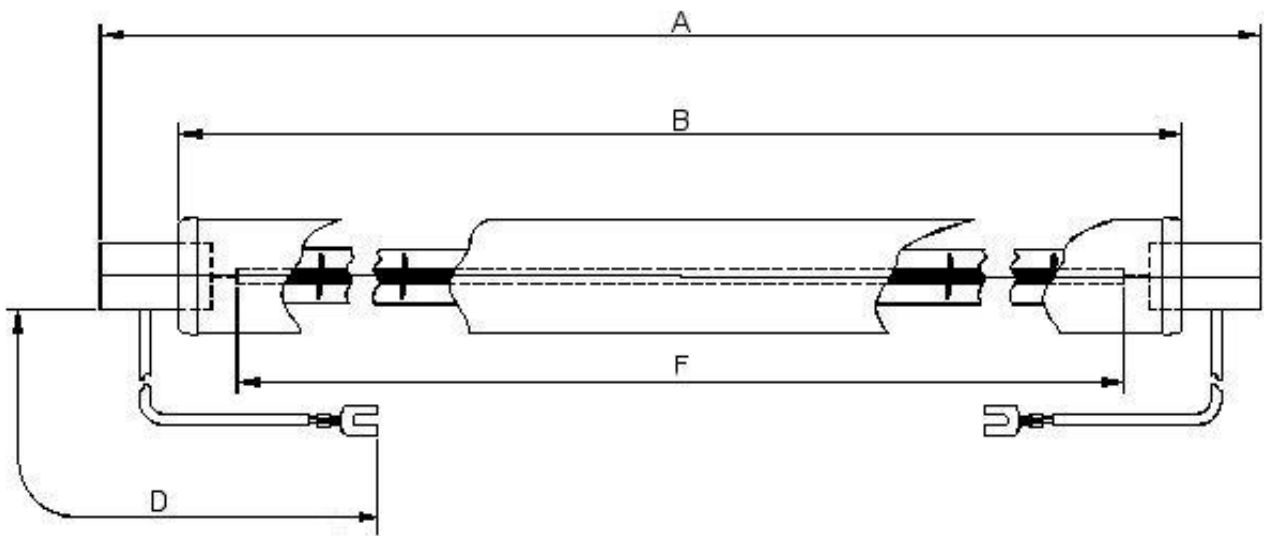

Victory Lighting Product Data Specification

Product Code: 64241530
Issue No: 5
Issue Date: 6 December 2004

Dimensions

A	346±2	D	230±5
B	306 Nom	F	270 Nom

All dimensions in mm unless otherwise stated

Technical Data

Volts	240	Colour Temp	
Watts	1500	Life	5000
Lumen/Watt	4-6	Burning Position	Horizontal
Finish	Ruby jacket	Leads	Double ins
Cap	Sk15		

240V 1500W Ruby Jacket IR Lamp

Authorised By