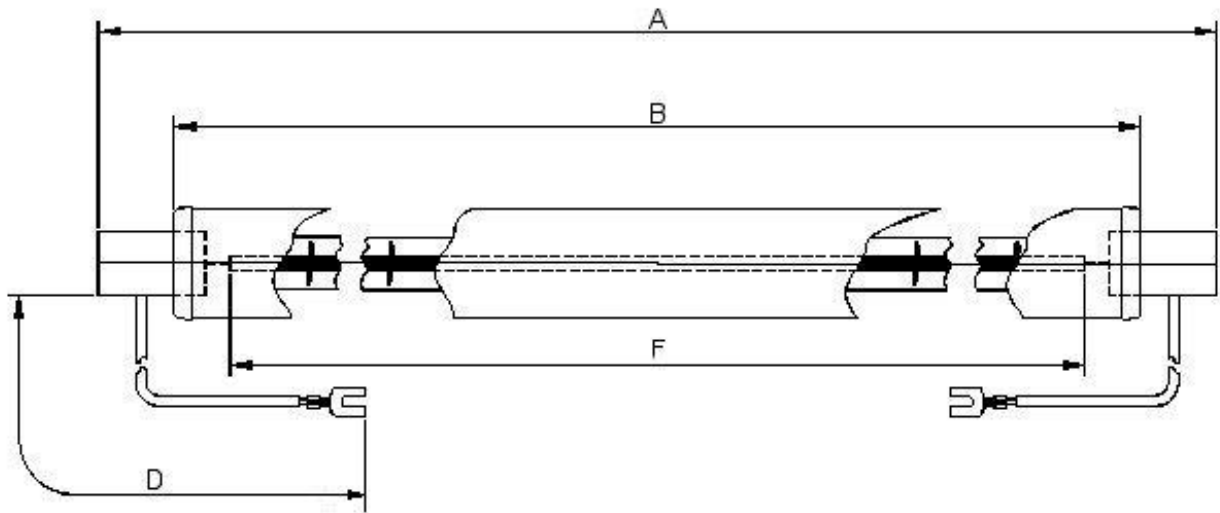

## Dimensions

A	784±2	D	230±5
B	744 nom	F	715 Nom

All dimensions in mm unless otherwise stated

## Technical Data

Volts	240	Cap	Sk15
Watts	1500	Life hrs	5000
Finish	Ruby jacket	Burning Position	Universal

Lead: PTFE insulated with silicon impregnated glass fibre sleeve, M4 fork terminals.  
Ruby Quartz jacket.