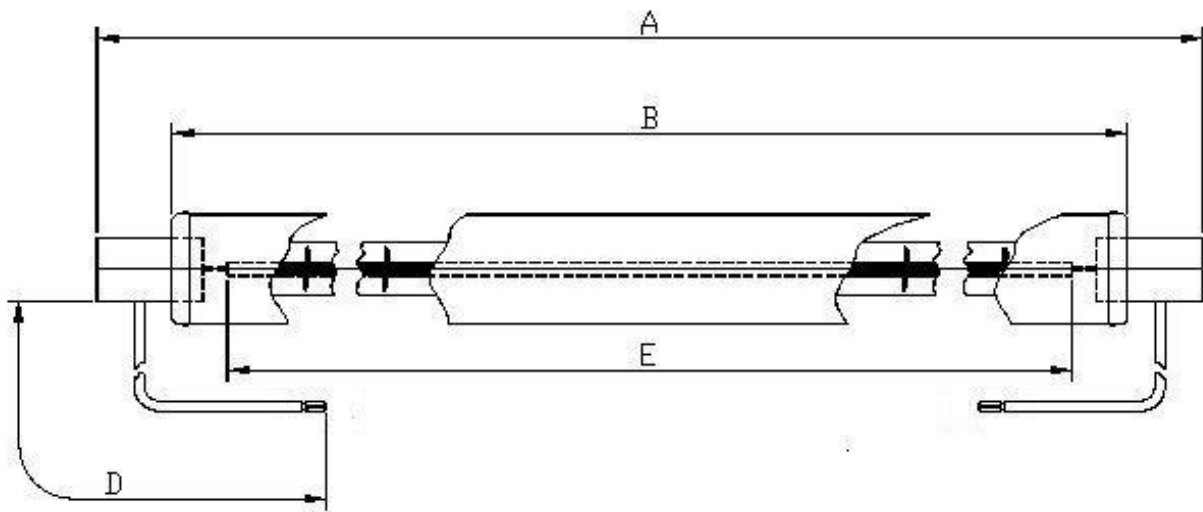

Victory Lighting Product Data Specification

Product Code: 64241538
Issue No: 3
Issue Date: 16 April 2010

Dimensions

A	346±2	D	560±5, 180±5
B	306 nom	E	270 nom

Technical Data

All dimensions in mm unless otherwise stated

Volts	240	Colour Temp	n.a
Watts	1500	Life	5000
Finish	Ruby jacket	Burning Position	Horizontal
Cap	SK15		

Leads: PTFE insulated with silicon impregnated glass fibre sleeve, crimp terminal.

240v 1500w Ruby jacket IR Lamp	Authorised By
--------------------------------	---------------