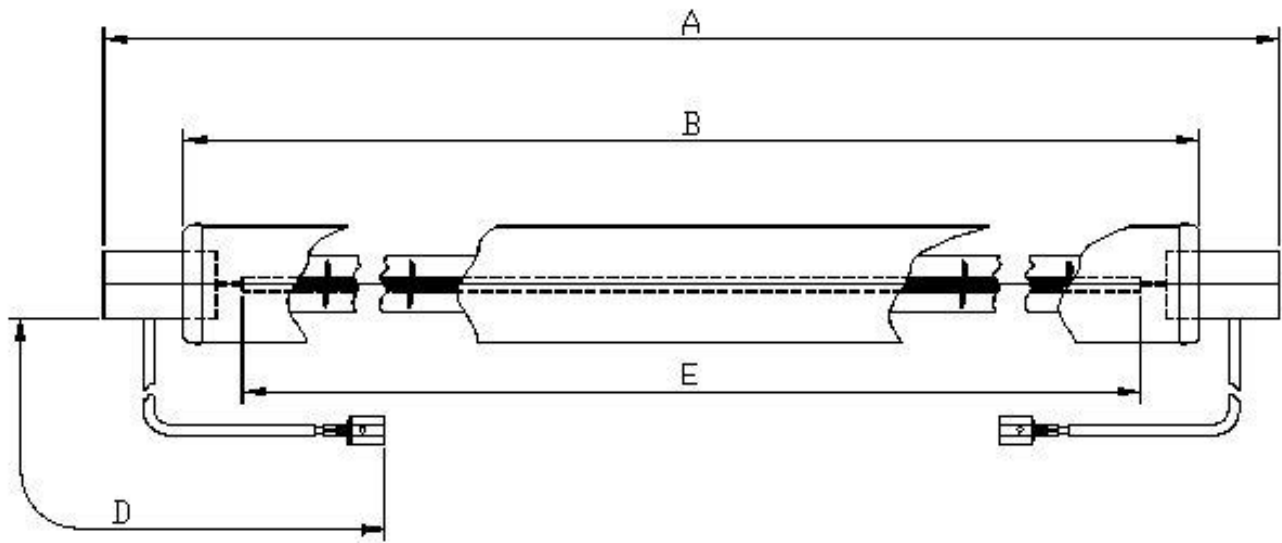

Victory Lighting Product Data Specification

Product Code: 64241539
Issue No: 5
Issue Date: 25 April 2005

Dimensions

A	346±2	D	440±5
B	306 nom	E	260 Nom

All dimensions in mm unless otherwise stated

Technical Data

Volts	240	Cap	SK15
Watts	1500	Life	5000
Finish	Ruby jacket	Burning Position	Horizontal

Lead: PTFE insulated with silicon impregnated glass fibre sleeve with 6.3mm tab receptacle terminal.

Ruby Quartz jacket 19 diameter