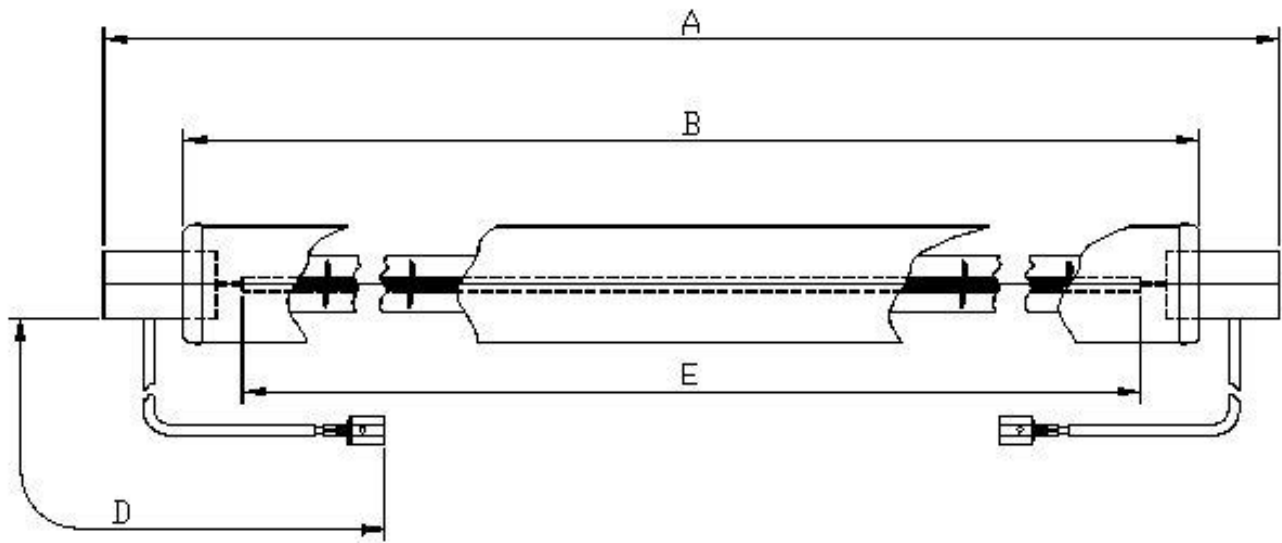

# Victory Lighting Product Data Specification

Product Code: 64241539  
Issue No: 5  
Issue Date: 25 April 2005

## Dimensions

A	346±2	D	440±5
B	306 nom	E	260 Nom

All dimensions in mm unless otherwise stated

## Technical Data

Volts	240	Cap	SK15
Watts	1500	Life	5000
Finish	Ruby jacket	Burning Position	Horizontal

Lead: PTFE insulated with silicon impregnated glass fibre sleeve with 6.3mm tab receptacle terminal.