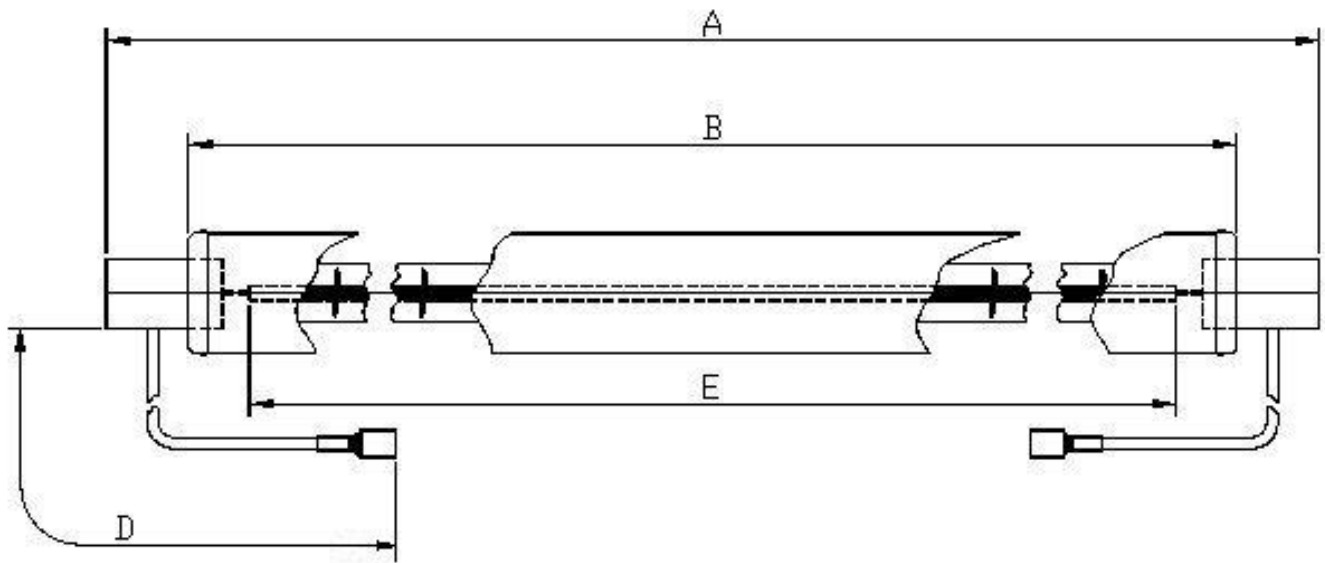

## Product Data Specification

Product Code: 6424153B  
 Issue No: 2  
 Issue Date: 17 June 2004

Dimensions

A	784±2	D	170±5
B	744 nom	E	720 Nom

All dimensions in mm unless otherwise stated

### Technical Data

Volts	240	Colour Temp	n.a
Watts	1500	Life	5000
Finish	Ruby Jacket	Burning Position	Universal
Cap	Sk15		

Cap: Ceramic.

Lead: PTFE insulated with silicon impregnated glass fibre sleeve, 'Davico' terminal.