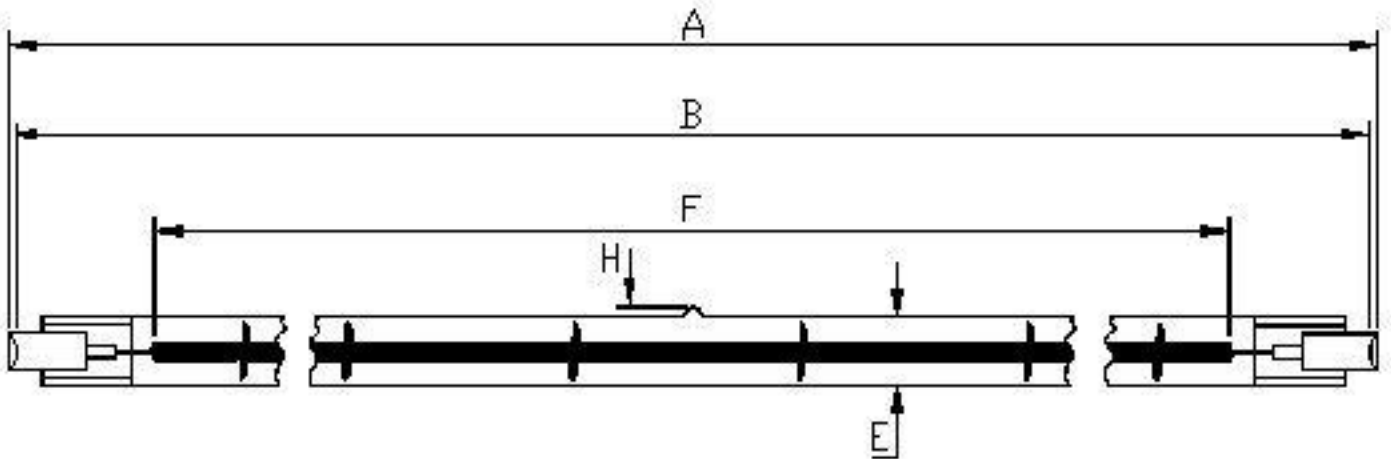

## Dimensions

A	235 Nom	E	10.5
B	230.2±2	F	170 Nom
C		G	
D		H	5 Max

All dimensions in mm unless otherwise stated

## Technical Data

Volts	240	Colour Temp	
Watts	500	Life	5000
Lumen/Watt	4-6	Burning Position	Horizontal
Finish	Clear	Leads	
Cap	R7s (long)		

- Use pumped lamp. Code no. 240500Q220
- Cap : Ceramic R7s. Code no. 022376
- Nickel contact (LARGE). Code no. 022384
- Crop length: 228