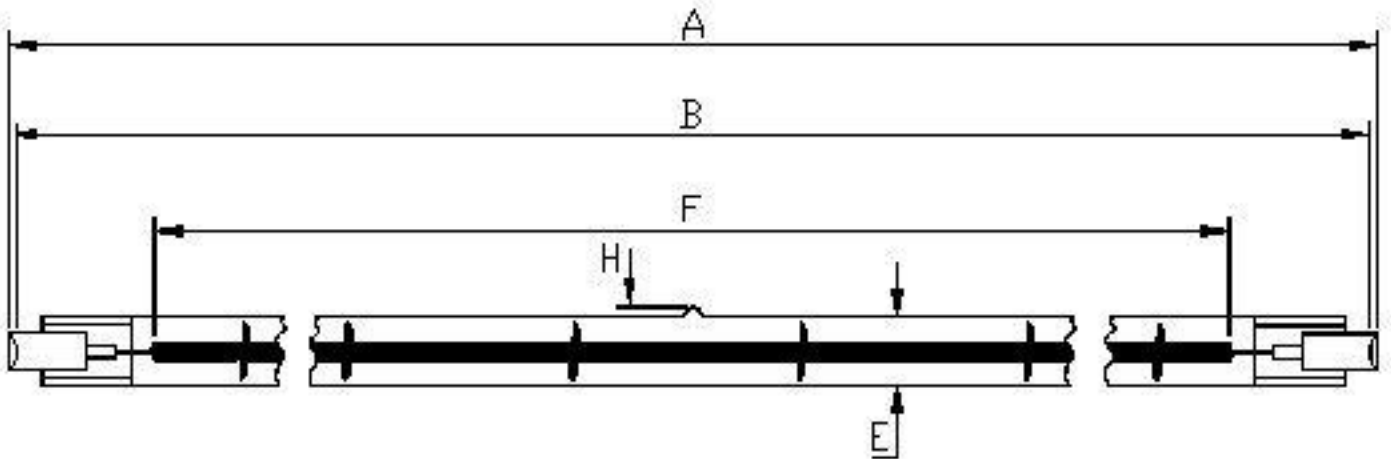

Victory Lighting Product Data Specification

Product Code: 64245028

Issue No: 3

Issue Date: 27 June 03

Dimensions

A	235 Nom	E	10.5
B	230.2±2	F	170 Nom
C		G	
D		H	5 Max

All dimensions in mm unless otherwise stated

Technical Data

Volts	240	Colour Temp	
Watts	500	Life	5000
Lumen/Watt	4-6	Burning Position	Horizontal
Finish	Clear	Leads	
Cap	R7s (long)		

- Use pumped lamp. Code no. 240500Q220
- Cap : Ceramic R7s. Code no. 022376
- Nickel contact (LARGE). Code no. 022384
- Crop length: 228