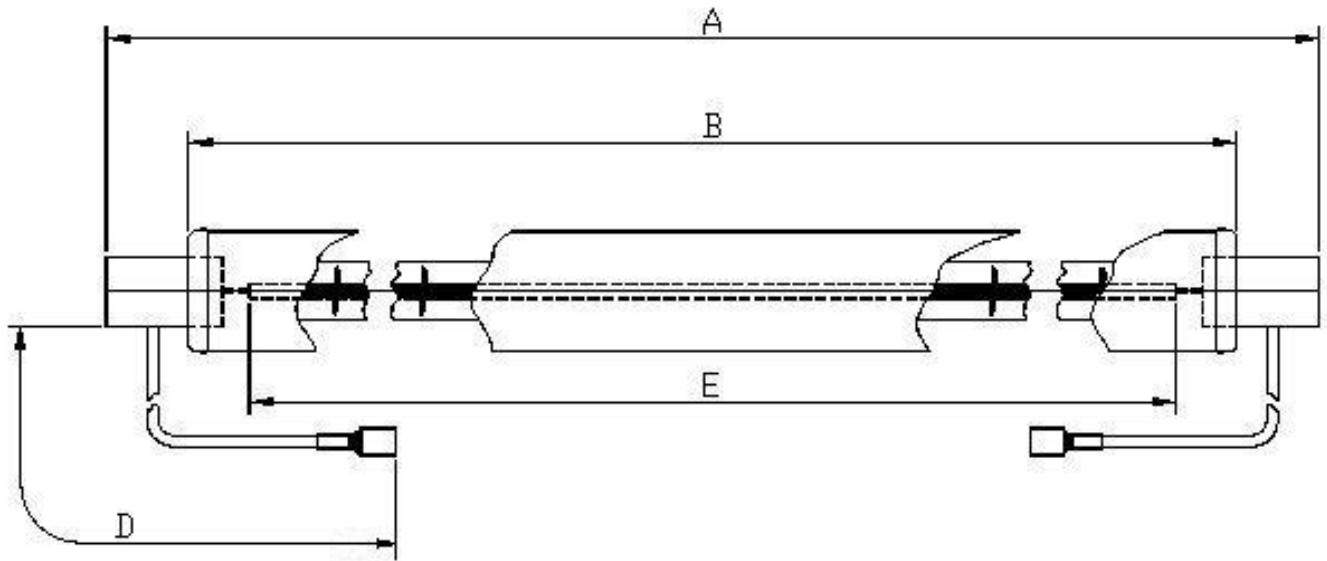

Victory Lighting Product Data Specification

Product Code: 64248531

Issue No: 5

Issue Date: 20 September 2007

Dimensions

A	195±2	E	140 nom
B		F	
C		G	
D	170±5	H	

All dimensions in mm unless otherwise stated

Technical Data

Volts	240	Colour Temp	
Watts	850	Life	5000
Lumen/Watt	4-6	Burning Position	Horizontal
Finish	Ruby jacket	Leads	Double ins.
Cap	Sk15		

- Use pumped lamp. 230850E176
- Cap: Ceramic 2 part. Code no. 172291
- Lead: Double insulated with davco terminals. Code no. 205267
- Ruby Quartz jacket. Code no. 205194
- Crop length: 190